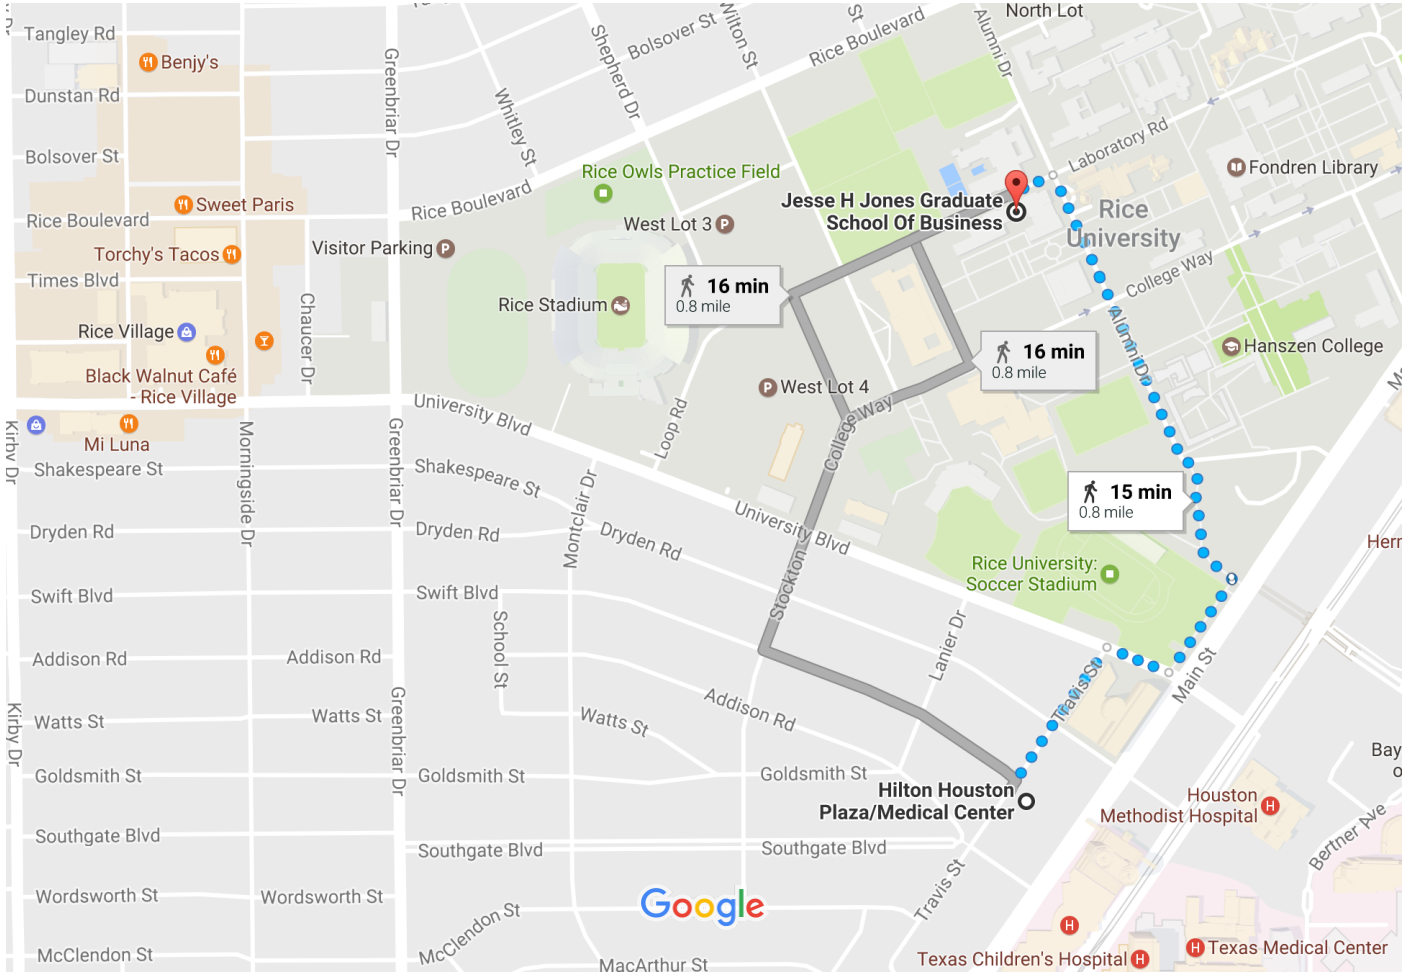

Hilton Houston Plaza/Medical Center to Jesse H Jones Graduate School Of Business

Walk 0.8 mile, 15 min

Map data ©2017 Google 500 ft

Hilton Houston Plaza/Medical Center

Use caution - may involve errors or sections not suited for walking

6633 Travis St, Houston, TX 77030

- ↑ 1. Head northeast on Travis St toward Swift Blvd
0.2 mi
- ↘ 2. Turn right onto University Blvd
315 ft
- ↙ 3. Turn left toward Alumni Dr
0.1 mi
- ↙ 4. Turn left toward Alumni Dr
20 ft
- ↙ 5. Turn left onto Alumni Dr
0.4 mi

↩ 6. Turn left onto Laboratory Rd/Loop Rd

 Destination will be on the left

233 ft

Jesse H Jones Graduate School Of Business

1900 Rice Boulevard, Houston, TX 77005

These directions are for planning purposes only. You may find that construction projects, traffic, weather, or other events may cause conditions to differ from the map results, and you should plan your route accordingly. You must obey all signs or notices regarding your route.